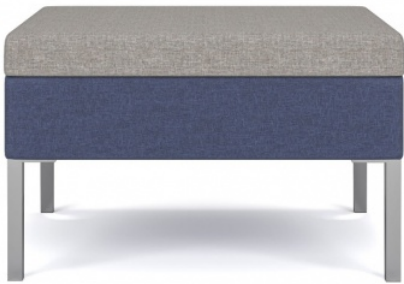

www.falconproducts.com | (423) 623-0031

7851 DITTO BENCH

Starting At: \$1744

Newest addition to Thonet's **MOSS** modular seating collection. **Ditto's** low profile contemporary design plays off a limited number of shapes and sizes, creating unique and space-efficient configurations. Ditto is appropriate for community space or formal lobbies in acute care, education or corporate environments. Designed by Qdesign.

Features:

- Left Arm Facing
- Right Arm Facing
- Straight/Armless
- Corner
- Bench
- Occasional Tables
- Metal Legs
- Grade 1 Laminate
- KrystalCast

Options:

Dimensions

27"W x 27"D x 18"H

Yardage: 2