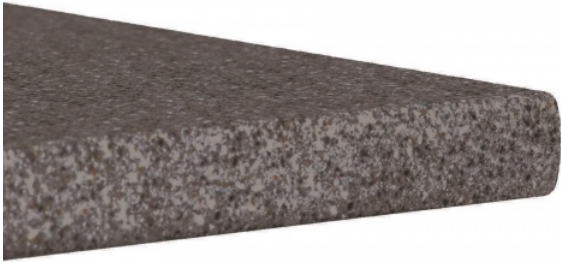

## 40711 QUARTZ TOP

**Starting At:** \$2080

2 cm thick square/eased edge quartz. Polished edges. Not available on counter or bar height tables.

### Dimensions

- 2 cm thick square/eased edge quartz. Polished edges. Shipped crated.