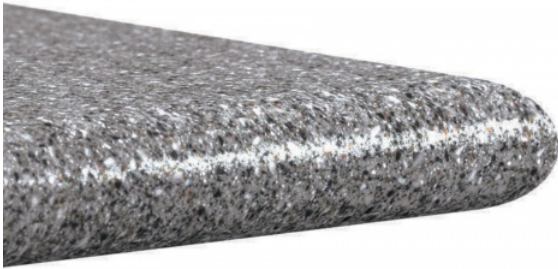

## **40322 SOLID SURFACE TOP**

**Starting At:** \$2676

Bullnose edge solid surface.

### **Dimensions**

- 1.5" bullnose drop edge, solid surface. Shipped crated.