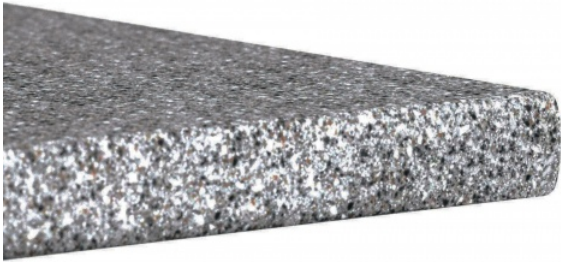

www.falconproducts.com | (423) 623-0031

40311 SOLID SURFACE TOP

Starting At: \$2676

Square edge solid surface top.

Dimensions

- 1.5" square drop edge, solid surface. Shipped crated.