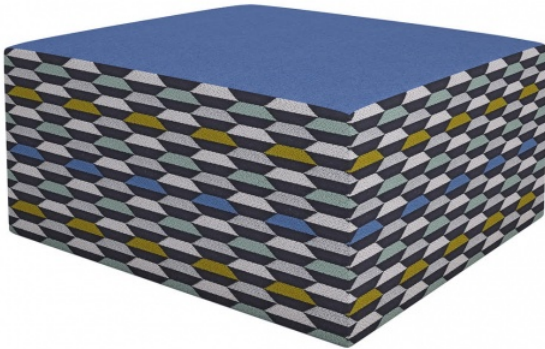

www.falconproducts.com | (423) 623-0031

T3306 LARGE SQUARE OTTOMAN - DUPLICATE

Starting At: \$1250

Features:

Fabric underside available upon request order must specify requires additional COM

Options:

- Combination Fabrics Available.
- Custom Shapes and Sizes Available.
- Call for Quote

CASTER

LEG

WOOD LEG

Caster not found or type unknown | Leg not found or type unknown | Wood Leg not found or type unknown

Yardage: 3.75

Weight: 30.00Lbs.