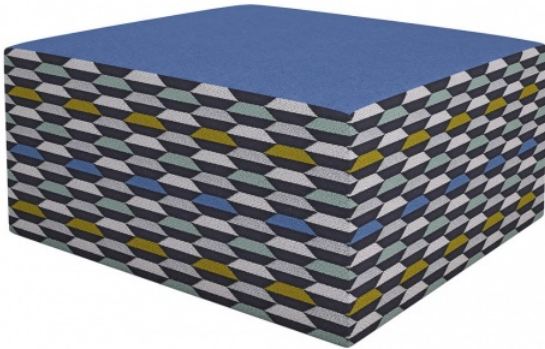

www.falconproducts.com | (423) 623-0031

T3306 LARGE SQUARE OTTOMAN - DUPLICATE

Starting At: \$1208

Features:

Fabric underside available upon request order must specify requires additional COM

Options:

- Combination Fabrics Available.
- Custom Shapes and Sizes Available.
- Call for Quote

CASTER

LEG

WOOD LEG

Caster not found or type unknown | Leg not found or type unknown | Wood Leg not found or type unknown

Yardage: 3.75

Weight: 30.00Lbs.