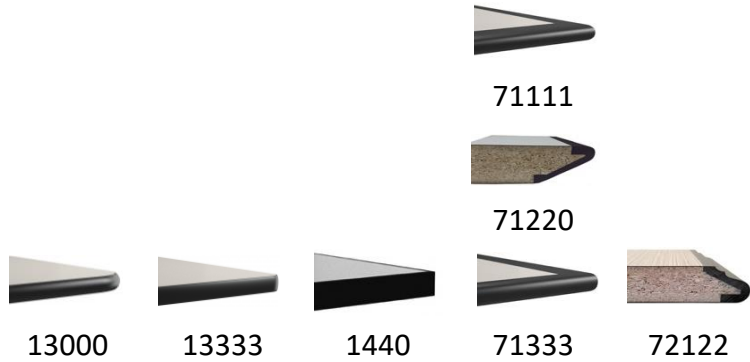

FALCON

EDGE COLORS

	13000	13333	1440	71333	72122
949 White	●	●			
10 Almond	●		●		
50 Silver		●	●		
12 Light Grey	●	●	●	●	
P3 Dusk	●	●	●	●	
41 Bark	●	●	●	●	
23 Dark Grey	●	●	●	●	
42 Graphite	●	●	●	●	
2 Brown	●				
1 Black	●	●	●	●	
WG1 Natural Maple		●			
Warm Walnut WG					●
French Roast WG					●
Sweet Maple WG					●

PVC Coordinates & Matches

WA Platinum			●		
Formica Danish Maple			●		
WA Kingswood Walnut			●		
WA Sap Walnut			●		
WA French Pear			●		
Formica Walnut Riftwood			●		
Formica Black Riftwood			●		
WA Manitoba Maple			●		
Multiplex 592E (plywood)			●		
Rehau C400051 Shadow			●		
Rehau C40086 Nubian Brown			●		
Formica 949 White			●		
Wilsonart Designer White			●		