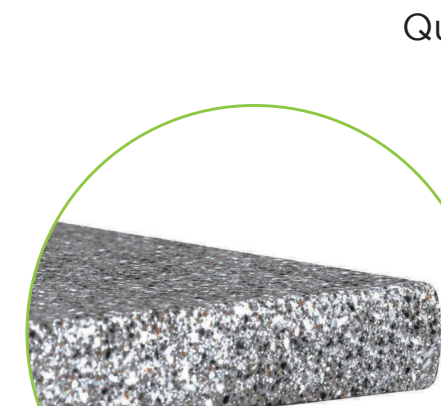

200 Series Table with 24055 Wood Edge Top

LAMINATE OPTIONS AVAILABLE IN A VARIETY OF BIOPHILIC DESIGNS

WOOD GRAIN

Natural Oak

Blossom Cherrywood

White Ash

STONE

Carrara Bianco

Silver Quartzite

Sand Crystall

BOTANICALS

Ginkgo

Oahu

Apple Leaf

Stone Tops

Solid surface table tops are durable, easy to clean, and can be customized to match or include natural stone.

4800 Series Base with 1005 Thermofoil Top in Calacutta Warm

40722 Quartz Top

40311 Solid Surface Top

40511 Square Edge Granite Top