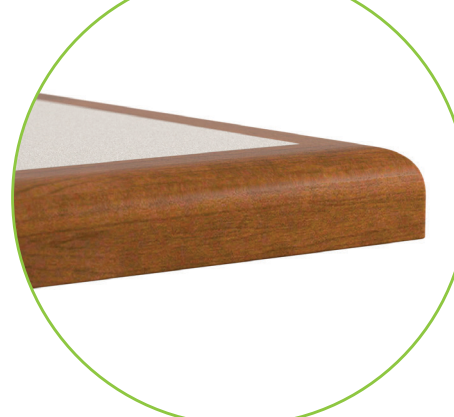

16760 Distressed Plank Wood Top

16365/17365 Ash or Maple Butcher Block

Live Edge Solid Wood Table Top

High Traffic Use

Wood edge tops with laminate insets are perfect for areas that see heavy use.

18110 Wood Edge Top