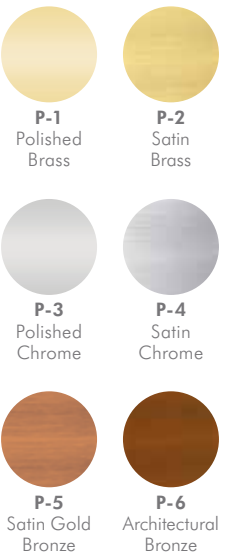

FALCON™ CONFERENCE TABLES

2400 SERIES

24CT1344

24CT2605

24TT1333

CURV MEDIA TABLE

CURV 1600 with 600 Series Base

CURV 65CV

Optional plug and play or daisy chain power available

FALCON™ CONFERENCE TABLES

EDGE PROFILES

FINISHES Here is a small selection of some of our most popular finishes. Additional finishes available at falconproducts.com. Please also note that Falcon can custom make virtually any finish if you provide a sample.

WOOD

METAL POWDERCOAT

PLATED FINISHES

VINYL EDGES

All Edge Colors are not available on every Edge Profile

COVER: J11 CONFERENCE TABLE

© 2012 Commercial Furniture Group, Inc.