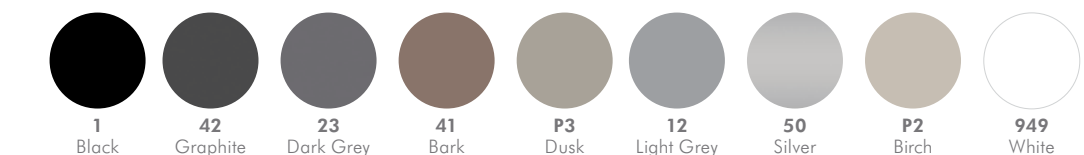

WOOD

METAL POWDERCOAT

PLATED FINISHES

VINYL EDGES

All Edge Colors are not available on every Edge Profile

COVER: J11 CONFERENCE TABLE

© 2012 Commercial Furniture Group, Inc.