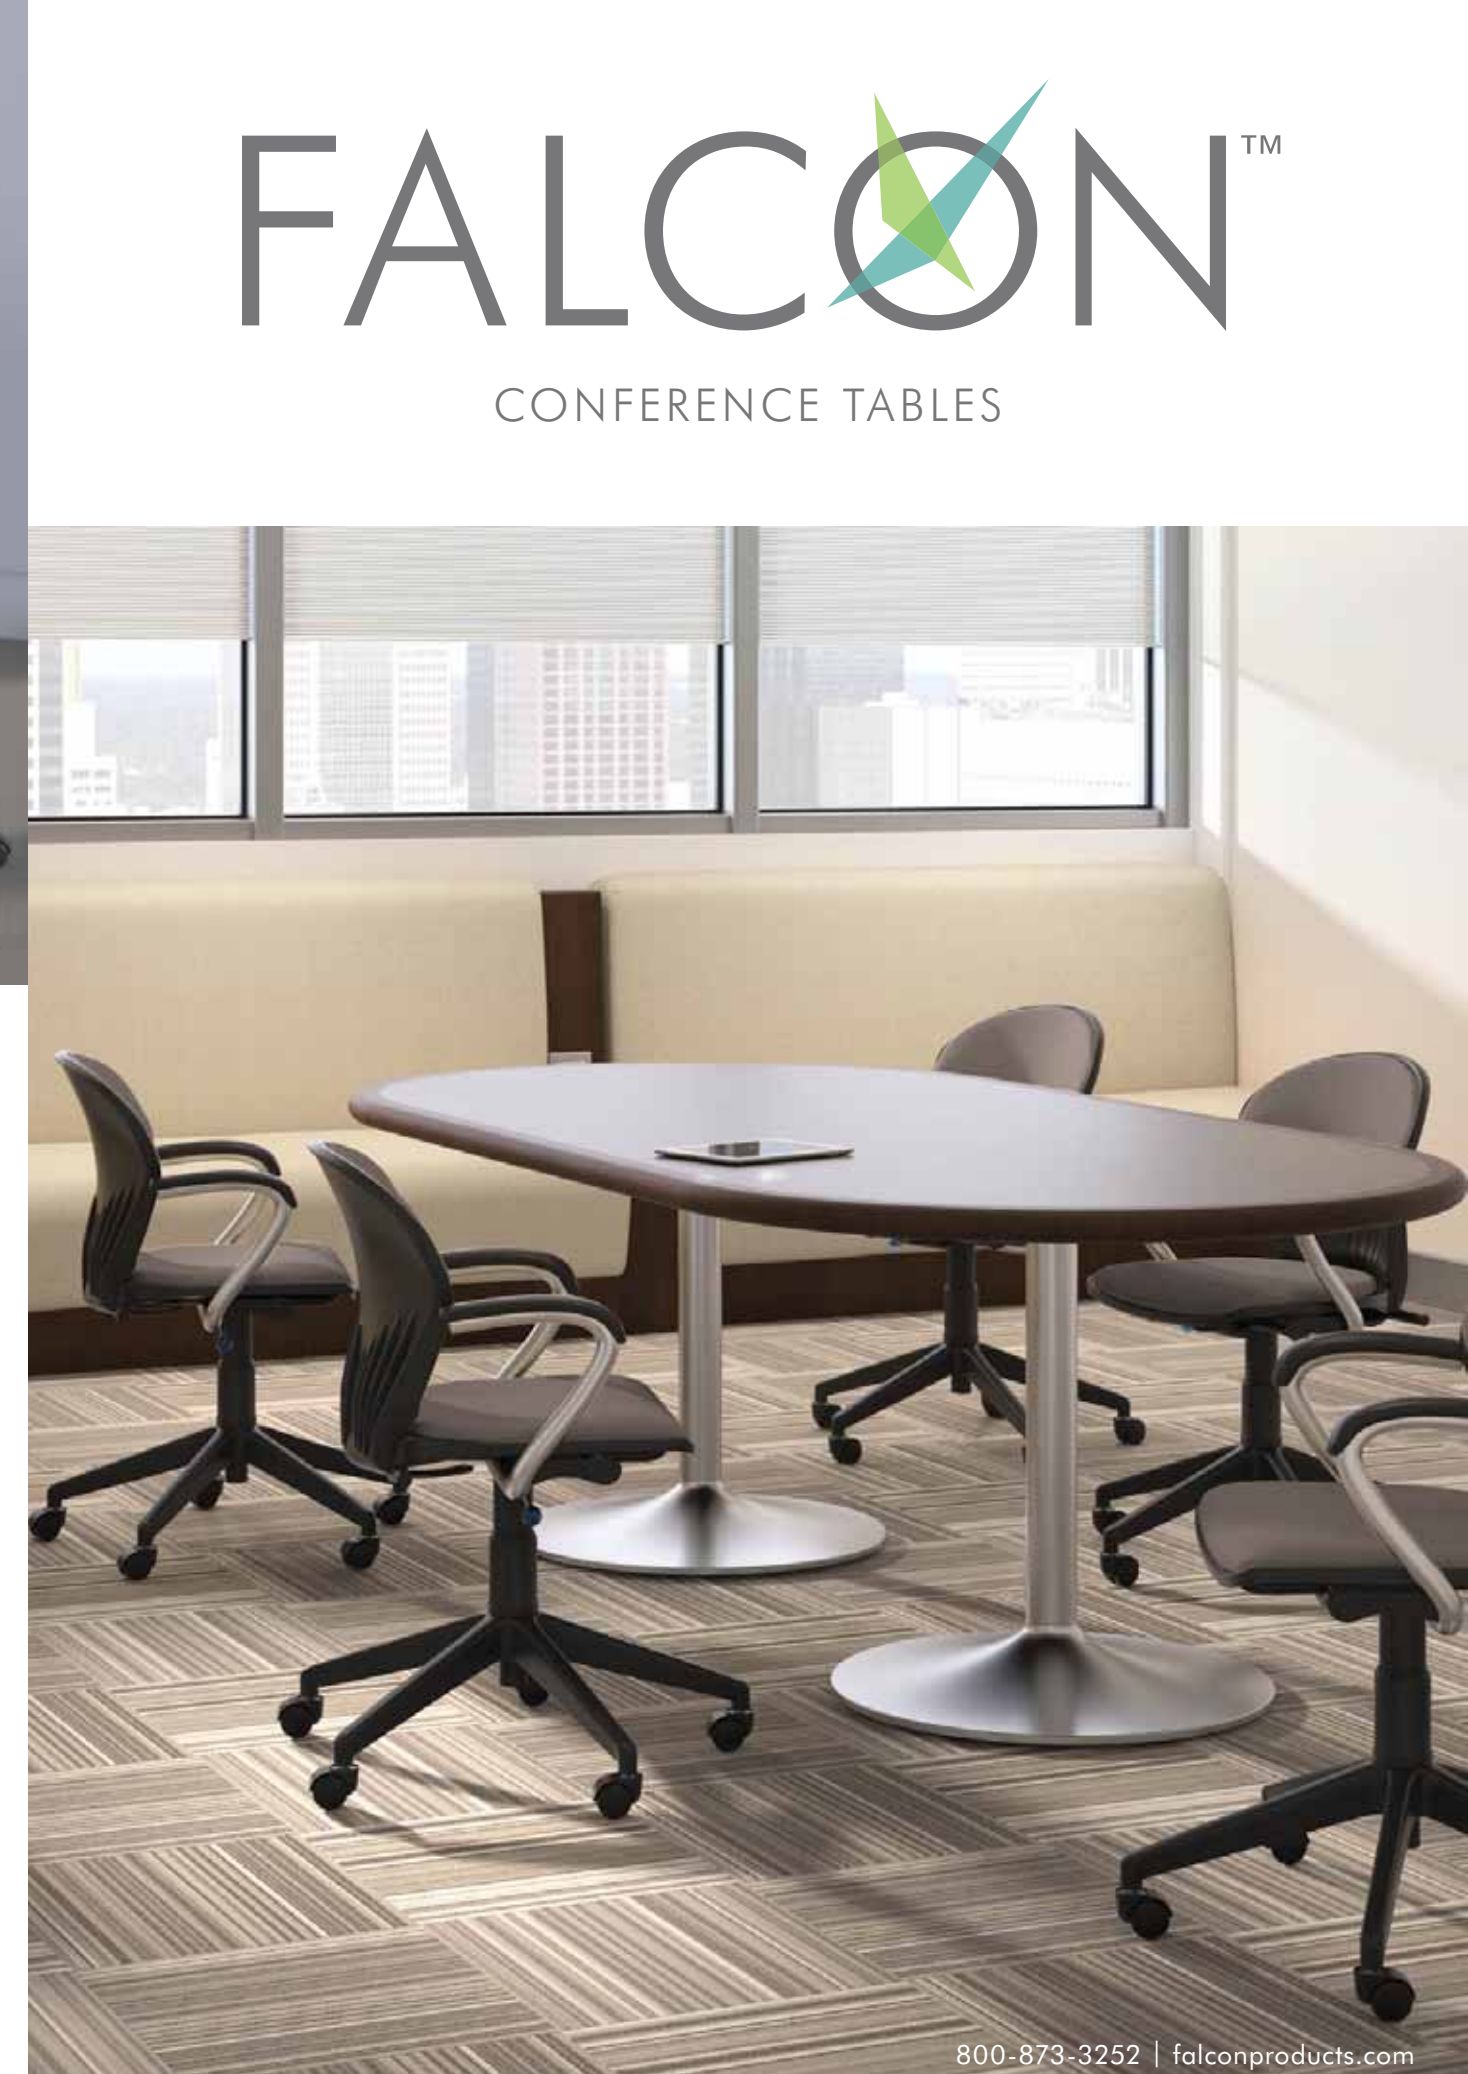

FALCON™

CONFERENCE TABLES