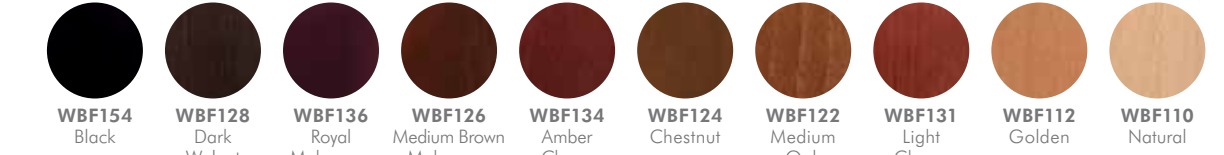

Optional plug and play or daisy chain power available

FALCON™ CONFERENCE TABLES

EDGE PROFILES

FINISHES Here is a small selection of some of our most popular finishes. Additional finishes available at falconproducts.com. Please also note that Falcon can custom make virtually any finish if you provide a sample.

WOOD

METAL POWDERCOAT

PLATED FINISHES

VINYL EDGES

All Edge Colors are not available on every Edge Profile

COVER: J11 CONFERENCE TABLE

© 2012 Commercial Furniture Group, Inc.